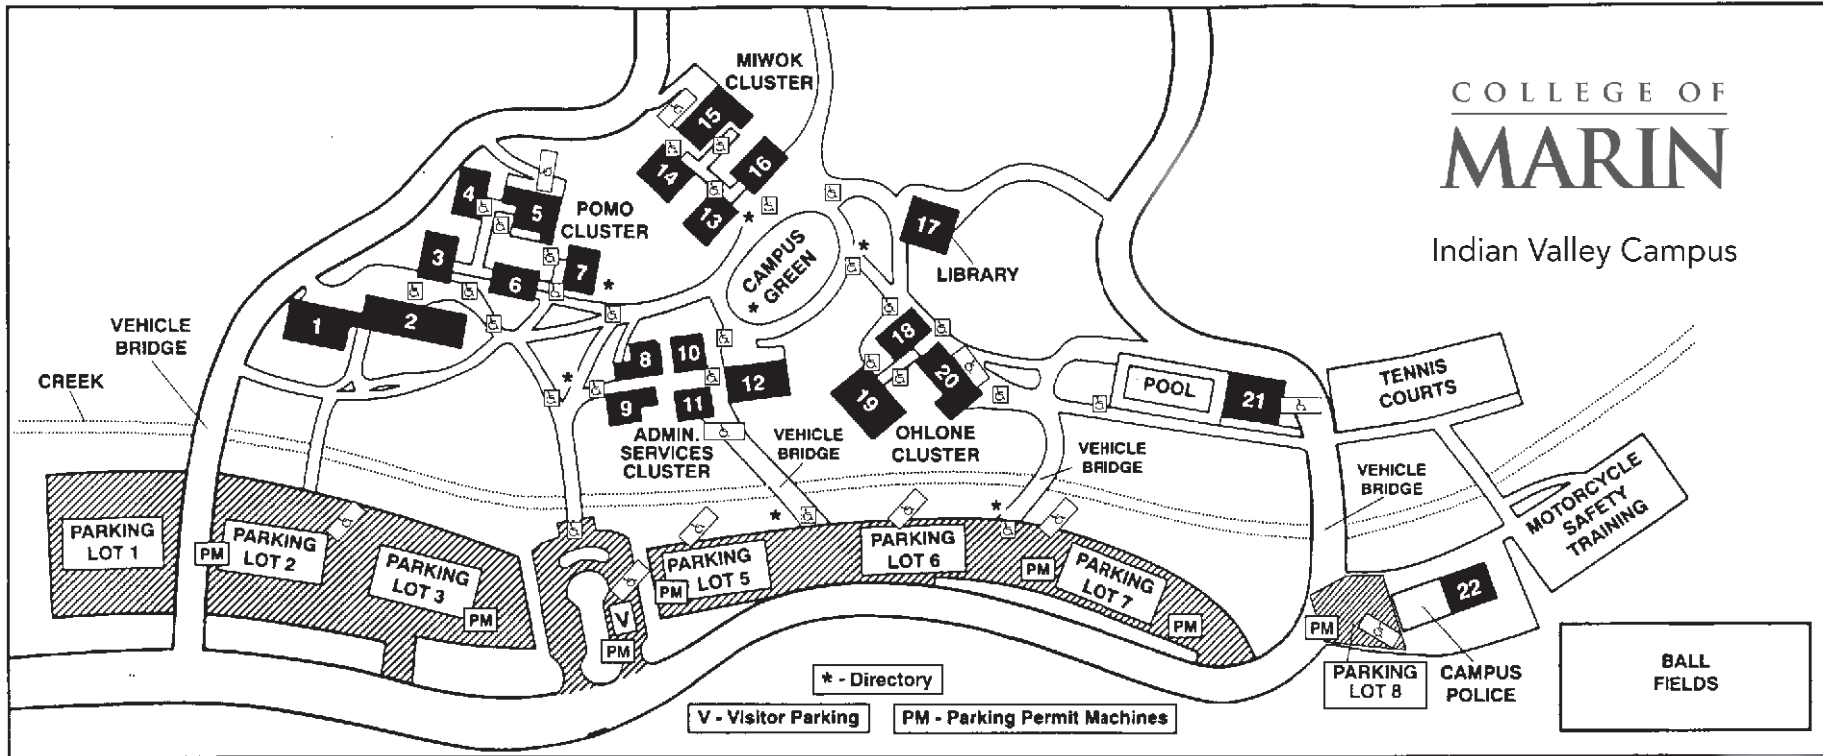

COLLEGE OF MARIN

Indian Valley Campus

35MapIVC.eps04/03

Emergency: 911 or 9-911 from
Campus Extension
Urgent: 415-485-9696
IVC Police Business
Phone: 415-883-3179

Motorcycle and Handicap
Parking available

Vehicles on campus are subject to parking and traffic regulations by the Board of Trustees, Marin Community College District. All cars must have a parking sticker, or display a daily parking permit which may be purchased from the parking ticket dispenser. Parking permits are required at all times, except Saturdays, Sundays and holidays.