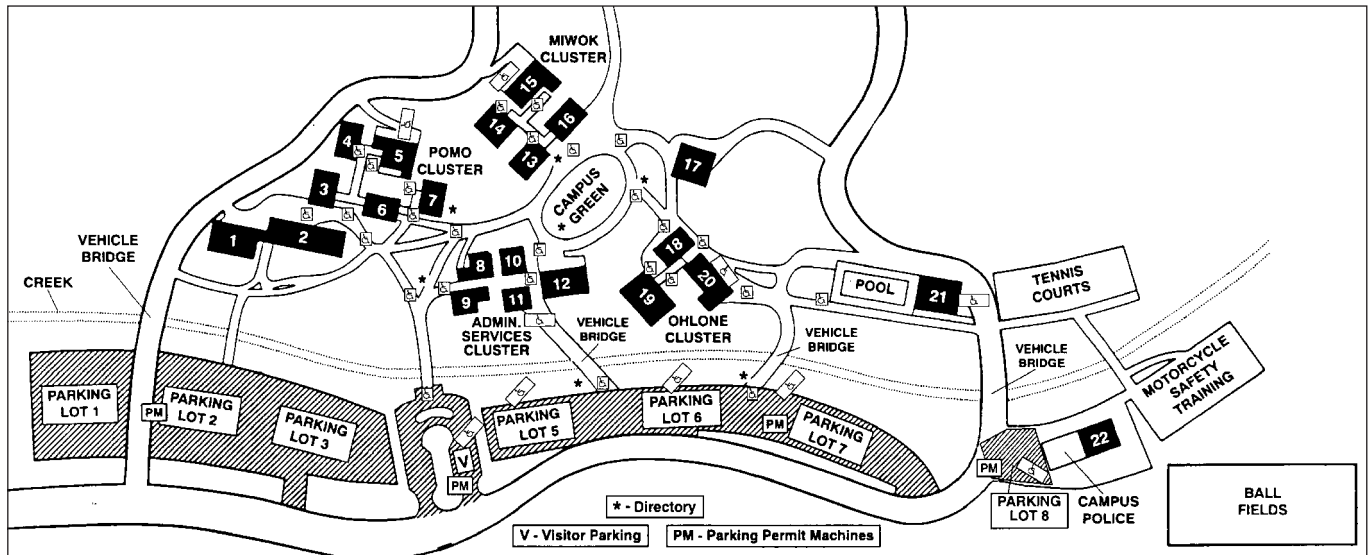

# Indian Valley Campus Map and Directory

College of Marin  
 Indian Valley Campus  
 1800 Ignacio Blvd.  
 Novato, CA 94949

**Emergency:**  
 911 or 9-911 from Campus extension  
**Urgent: 415.485.9696**  
**IVC Police Business Phone:**  
 415.883.3179

**Motorcycle and handicap parking available**

Vehicles on campus are subject to parking and traffic regulations by the Board of Trustees, Marin Community College District.

All cars must have a parking sticker, or display a daily parking permit which may be purchased from the parking ticket dispenser.

**ADMINISTRATIVE SERVICES (AS)**

8. Student Services
9. Administrative Services
10. Emeritus Meeting Room/  
Swinerton Office
11. Information Systems Center
12. Internet Cafe/Book Depot  
Child Care Center (CS)