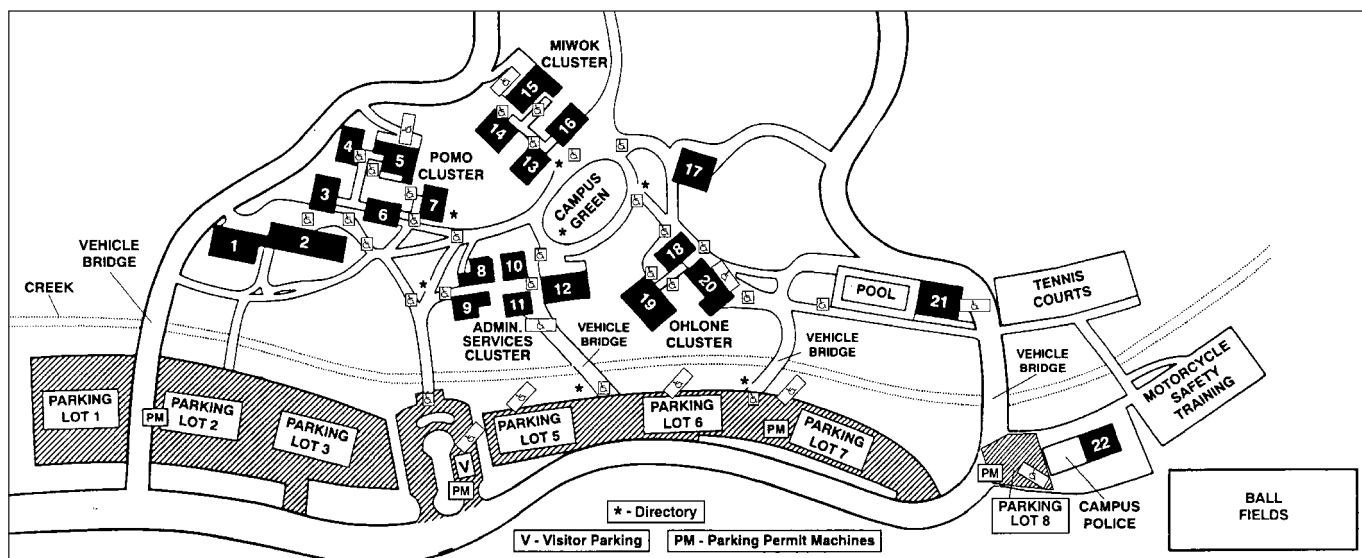

Indian Valley Campus Map and Directory

College of Marin
 Indian Valley Campus
 1800 Ignacio Blvd.
 Novato, CA 94949

Emergency:
 911 or 9-911 from Campus extension
Urgent: 415.485.9696
IVC Police Business Phone:
 415.883.3179

Motorcycle and handicap parking available

Vehicles on campus are subject to parking and traffic regulations by the Board of Trustees, Marin Community College District.

All cars must have a parking sticker, or display a daily parking permit which may be purchased from the parking ticket dispenser.

ADMINISTRATIVE SERVICES (AS)

8. Student Services
9. Administrative Services
10. Emeritus Meeting Room/
Swinerton Office
11. Information Systems Center
12. Internet Cafe/Book Depot
Child Care Center (CS)