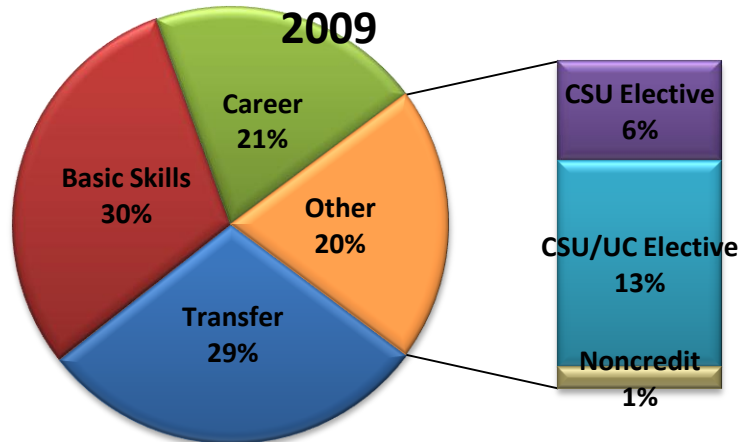

CoM Course/Section Offering Patterns Summer

Courses: 226
Sections: 226

*Transfer: The course is a CSU Elective and/or CSU/UC Elective, and at least one of the following--CSU General Ed Requirement, UC IGETC, and Major Prep Course.
Data Source: CoM OIM*