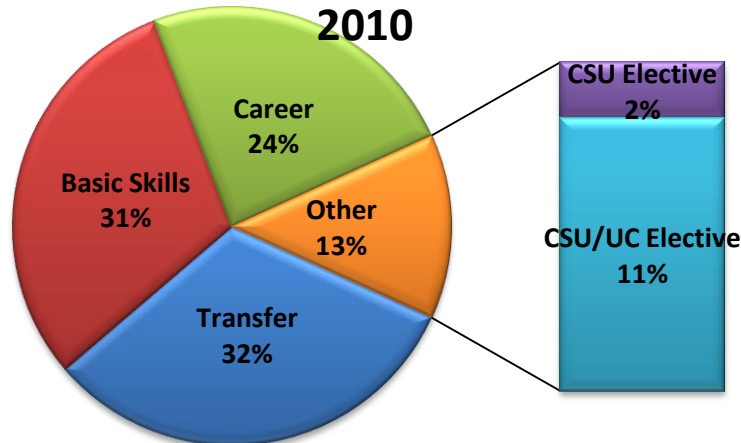

CoM Course/Section Offering Patterns Summer

Courses: 214
Sections: 214

*Transfer: The course is a CSU Elective and/or CSU/UC Elective, and at least one of the following--CSU General Ed Requirement, UC IGETC, and Major Prep Course.
Data Source: CoM OIM*