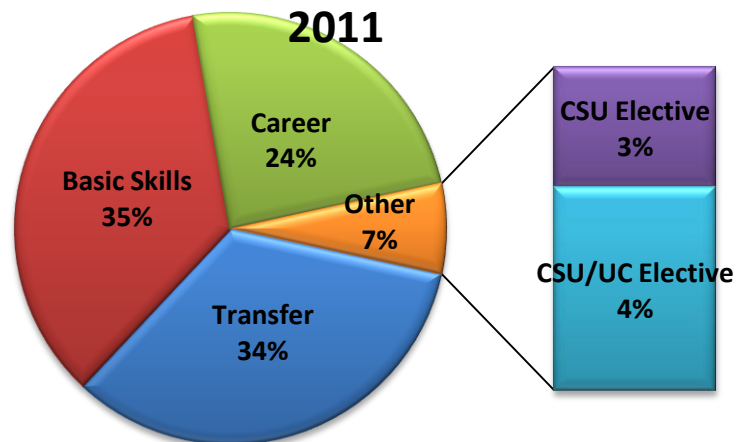

CoM Course/Section Offering Patterns Summer

Course: 80
Section: 119

*Transfer: The course is a CSU Elective and/or CSU/UC Elective, and at least one of the following--CSU General Ed Requirement, UC IGETC, and Major Prep Course.
Data Source: CoM OIM*