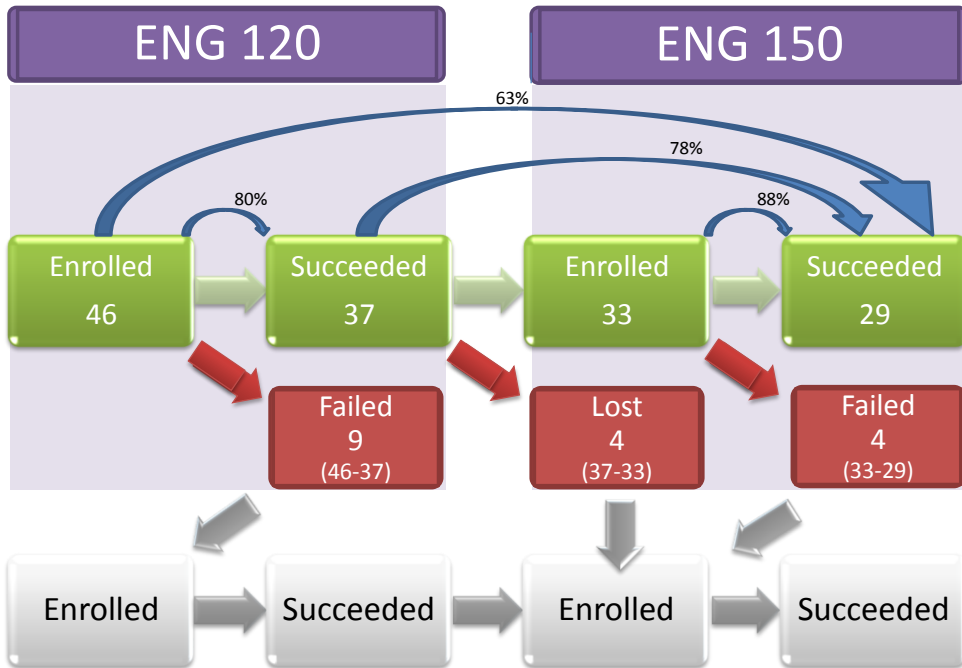

College of Marin  
Puente Project 2011

Success Rate

Cohort  
Fall 2008 +  
Fall 2009

Success Rate

Puente Cohort  
Fall 2008 +  
Fall 2009

College of Marin  
Puente Project 2011

**Puente Project Success Data: 2008-2010 (first two years)**

Two Cohort Groups: Fall 2008-Spring 2010 and Fall 2009-Spring 2010. End Term: Spring 2010

**Course-Level Success:**

**Percent Succeeded (passing) English 120 (Fall 2008 + Fall 2009)**

<u>Puente</u>	<u>All ENG 120 sections</u>
80% (37 of 46)	60% (324 of 536)