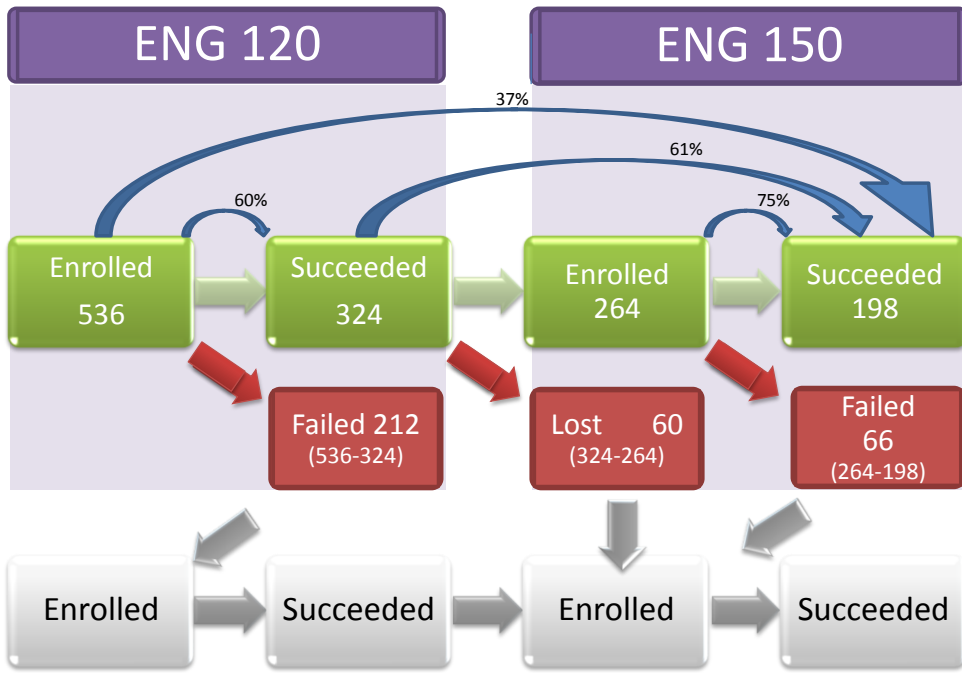

College of Marin  
Puente Project 2011

Success Rate

Cohort  
Fall 2008 +  
Fall 2009

Success Rate

Puente Cohort  
Fall 2008 +  
Fall 2009

College of Marin  
Puente Project 2011

**Puente Project Success Data: 2008-2010 (first two years)**

Two Cohort Groups: Fall 2008-Spring 2010 and Fall 2009-Spring 2010. End Term: Spring 2010

**Course-Level Success:**

**Percent Succeeded (passing) English 120 (Fall 2008 + Fall 2009)**

<u>Puente</u>	<u>All ENG 120 sections</u>
80% (37 of 46)	60% (324 of 536)