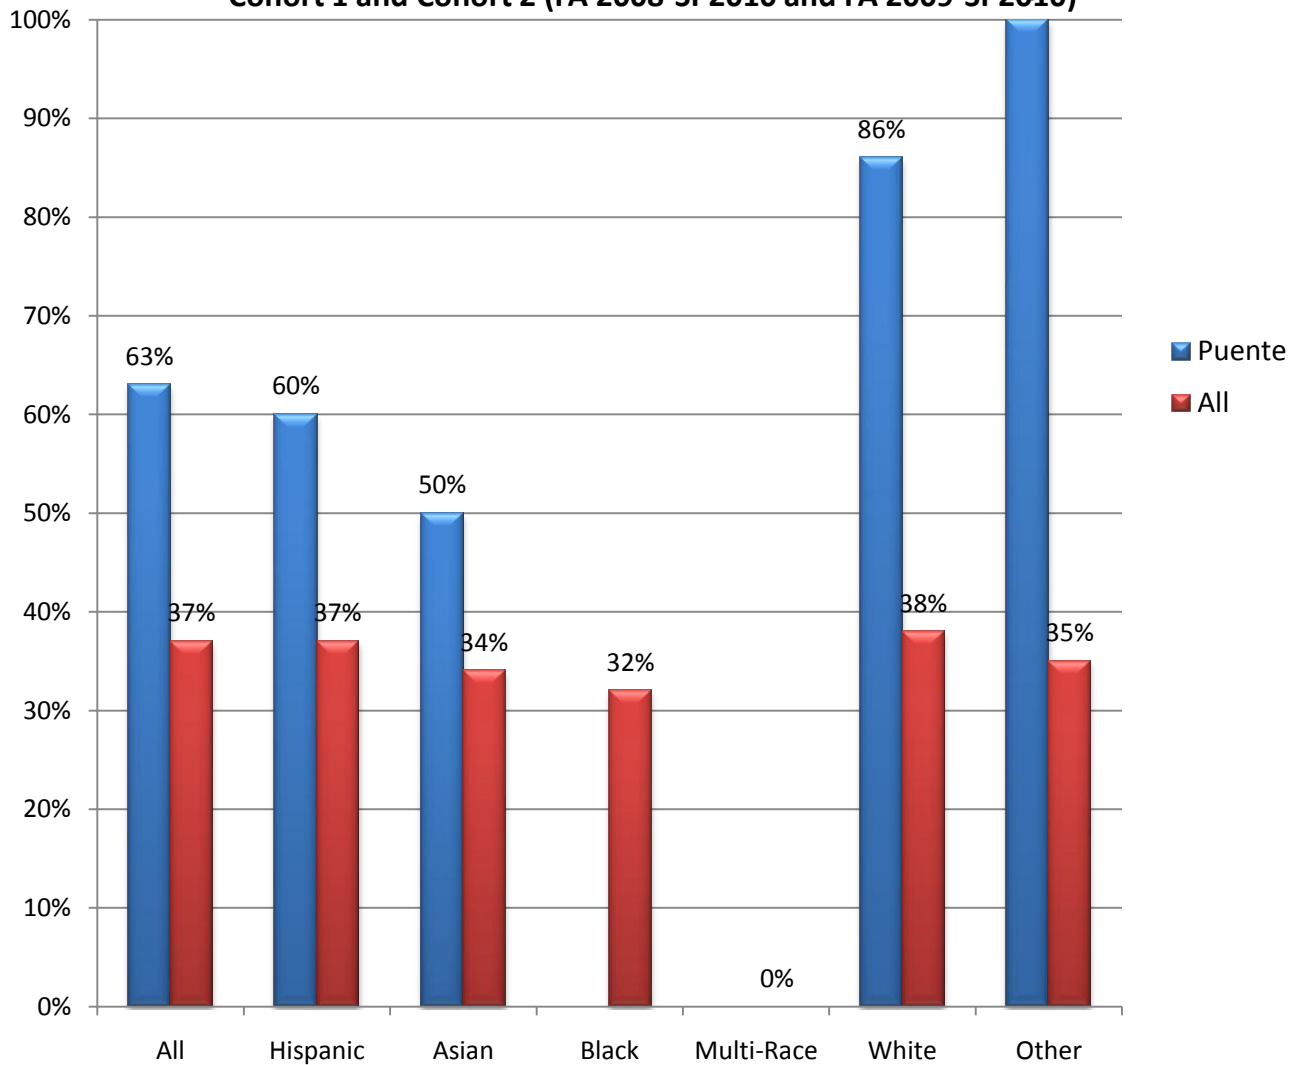

College of Marin
Puente Project 2011

Success Rate
Students Enrolled in ENG 120, Continued, and
Succeeded in ENG 150
Puente vs. All Students

Cohort 1 and Cohort 2 (FA 2008-SP2010 and FA 2009-SP2010)

# of Students **Enrolled** in ENG 120:

46 536 | 35 127 | 2 61 | 0 38 | 0 8 | 7 243 | 2 265 |

# of Students Succeeded in ENG 150:

29 198 | 21 47 | 1 21 | 12 | 0 | 6 92 | 2 94 |