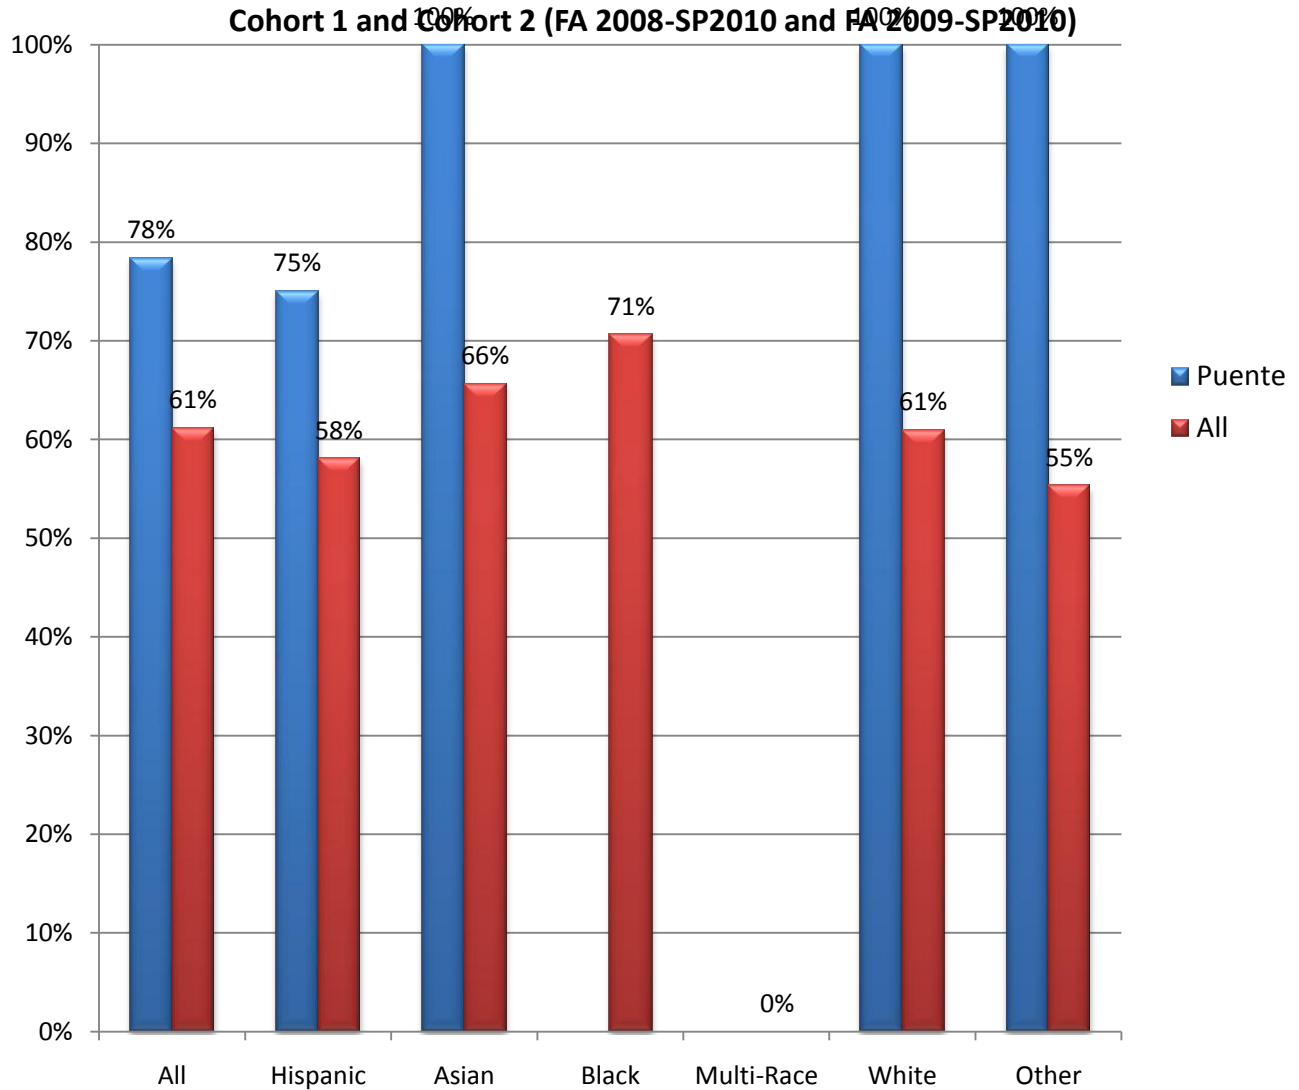

College of Marin
Puente Project 2011

Success Rate
Students Succeeded in ENG 120, Continued, and
Succeeded in ENG 150
Puente vs. All Students

# of Students **Succeeded** in ENG 120:

37 324 | 28 81 | 1 32 | 0 17 | 0 3 | 7 151 | 2 170 |

# of Students Succeeded in ENG 150:

29 198 | 21 47 | 1 21 | 12 | 0 | 6 92 | 2 94 |