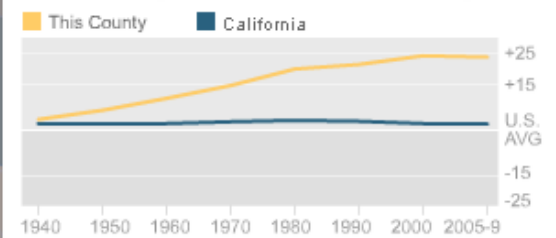

Bachelor's degrees, by gender

Men: 52.68% Women: 55.01%