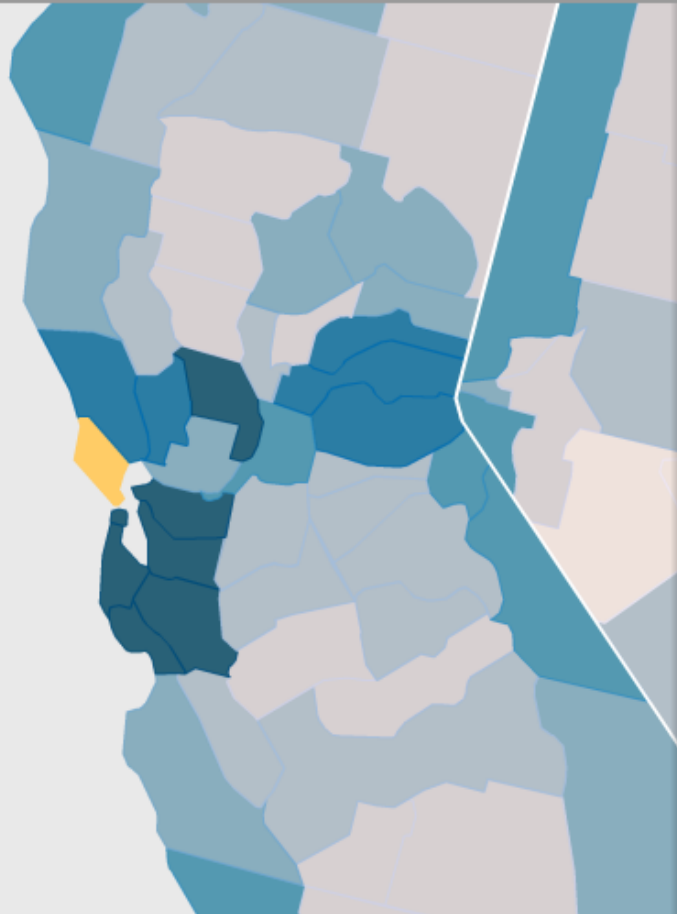

January 23, 2011

Adults With College Degrees in the United States, by County

← AUTO PLAY →
1940 1950 1960 1970 1980
Counties with 100,000 or more residents.
Everyone
Men
White
Hispanic
27.5% NATIONAL AVERAGE
Women
Black
Asian

● All counties
● High-population counties
● Wealthy counties
● Poor counties
● Heavily black counties
● Heavily Hispanic counties

2005-9

Marin, Calif.

population: 246,711 median income: \$87,728

Percentage with bachelor's degrees: everyone