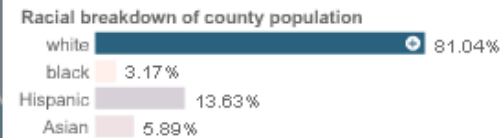

Bachelor's degrees, by racial and ethnic group