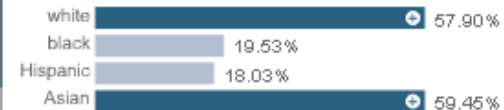

● All counties
● High-population counties
● Wealthy counties
● Poor counties
● Heavily black counties
● Heavily Hispanic counties

2005-9

Marin, Calif.

population: 246,711 median income: \$87,728

Percentage with bachelor's degrees: everyone

Bachelor's degrees compared with U.S. average

Bachelor's degrees, by gender

Men: 52.68% Women: 55.01%

Bachelor's degrees, by racial and ethnic group

Adults with bachelor's degrees

⊖ ⊕
 Double-click a county to zoom in.