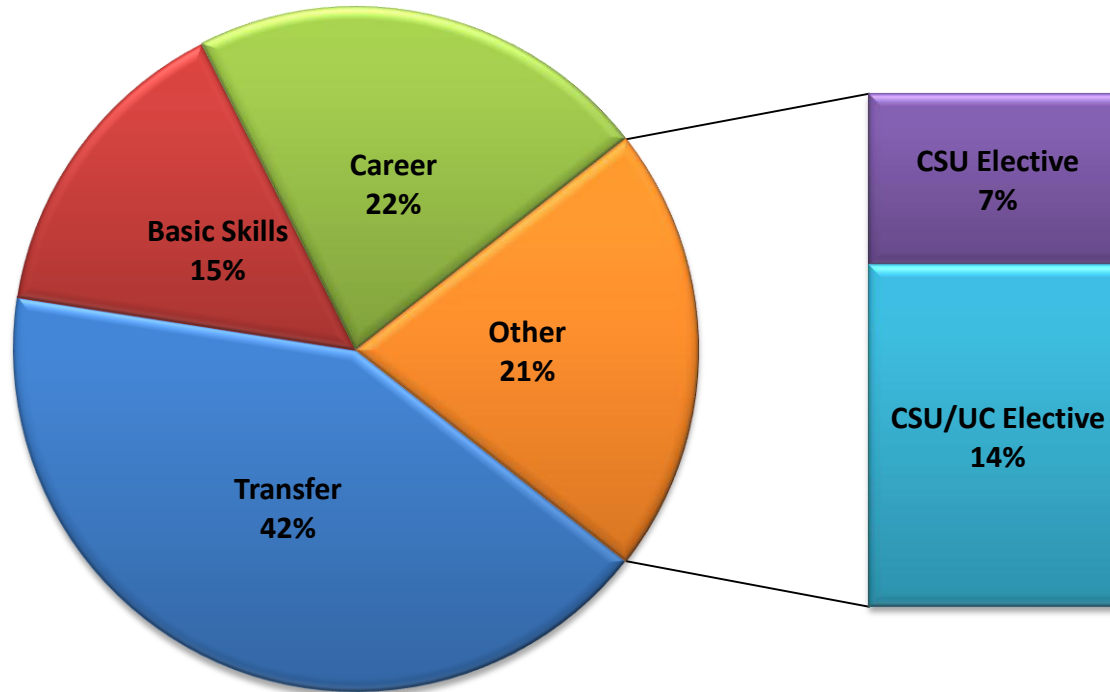

**College of Marin
Course Offering Pattern Fall 2010**

**CoM Course/Section Offering Patterns Fall 2010
Percentage of Courses/Sections**

**Courses: 619
Sections: 1070**

*Transfer: The course is a CSU Elective and/or CSU/UC Elective, and at least one of the following--CSU General Ed Requirement, UC IGETC, and Major Prep course.
Data Source: CoM OIM*

	# of Courses	# of Sections	% of Sections
Transfer	240	446	42%
Basic Skills	74	162	15%
Career	181	235	22%
CSU Elective	46	76	7%
CSU/UC Elect	78	151	14%
Total	619	1070	100%

21%

College of Marin Course Offering Pattern Fall 2010