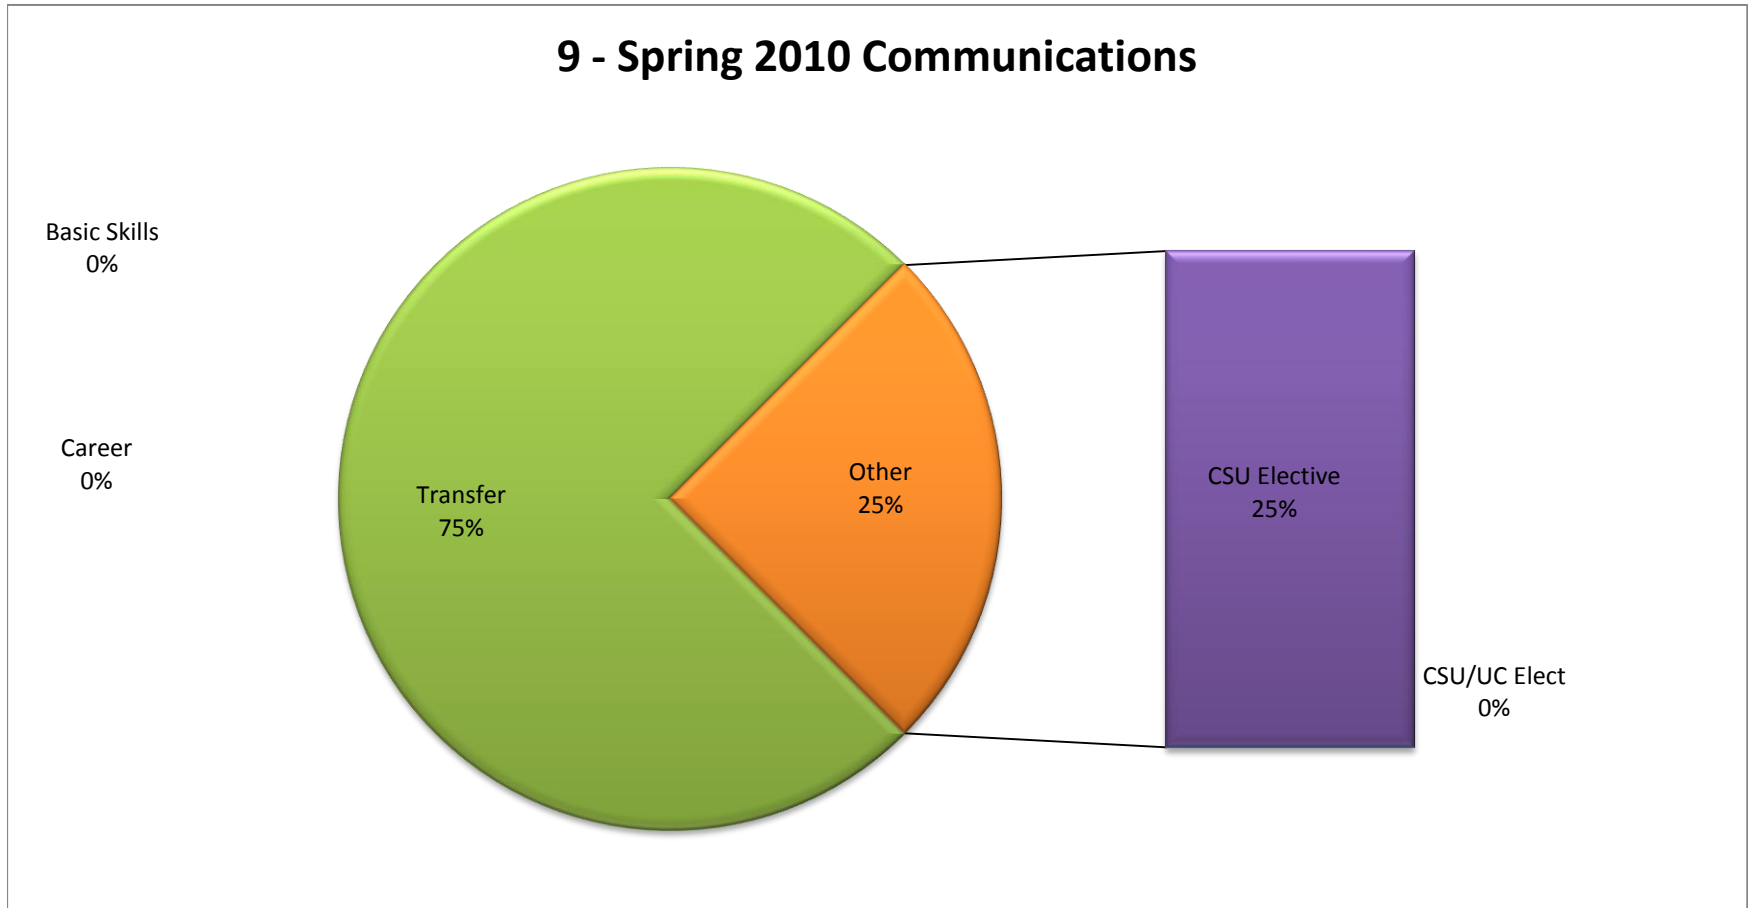

Spring 2010 Department Course Offerings

Departments	Basic Skills	Career	Transfer	CSU Elective	CSU/UC Elect	Grand Total
9 - Spring 2010 Communications	0	0	24	8	0	32

Departments	Basic Skills	Career	Transfer	CSU Elective	CSU/UC Elect	Grand Total
9 - Spring 2010 Communications	0%	0%	75%	25%	0%	100%