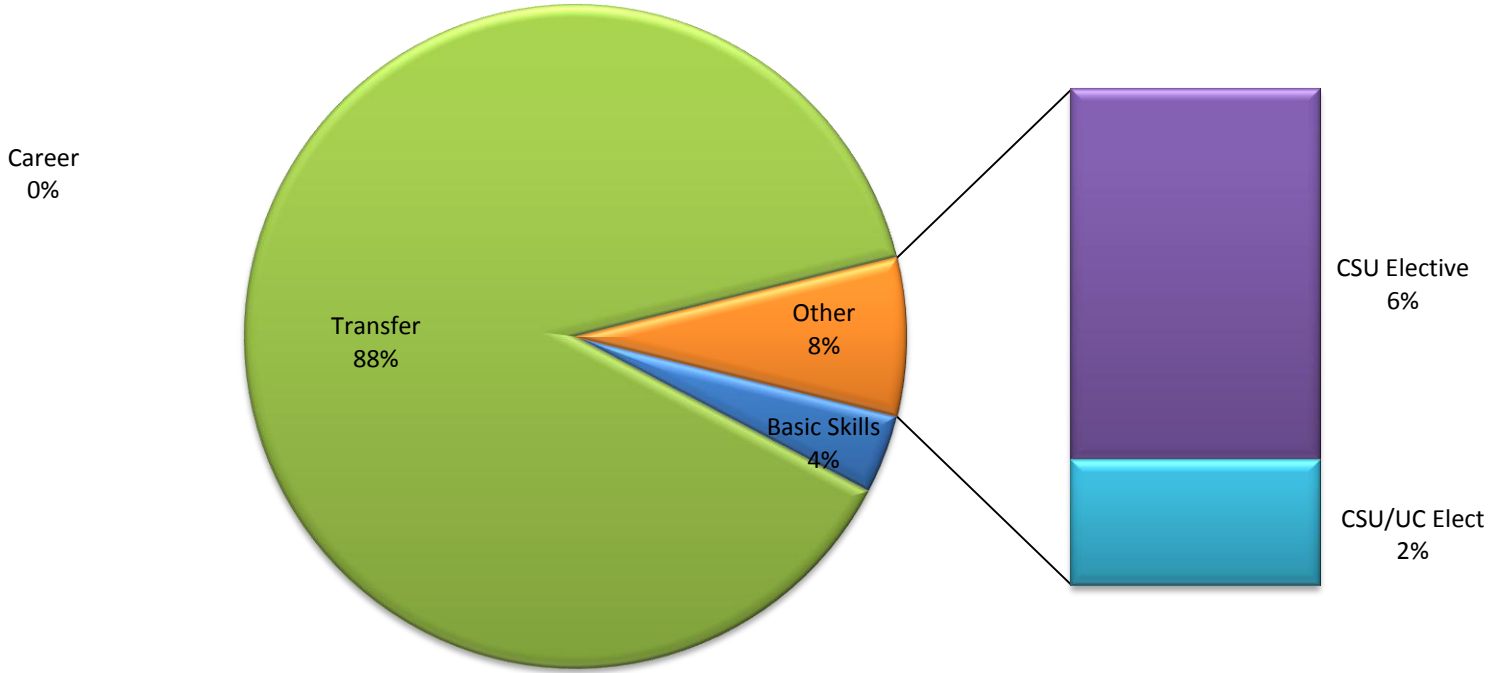

Spring 2010 Department Course Offerings

Departments	Basic Skills	Career	Transfer	CSU Elective	CSU/UC Elect	Grand Total
15 - Spring 2010 Life and Earth Sciences	2	0	46	3	1	52

Departments	Basic Skills	Career	Transfer	CSU Elective	CSU/UC Elect	Grand Total
15 - Spring 2010 Life and Earth Sciences	4%	0%	88%	6%	2%	100%

15 - Spring 2010 Life and Earth Sciences