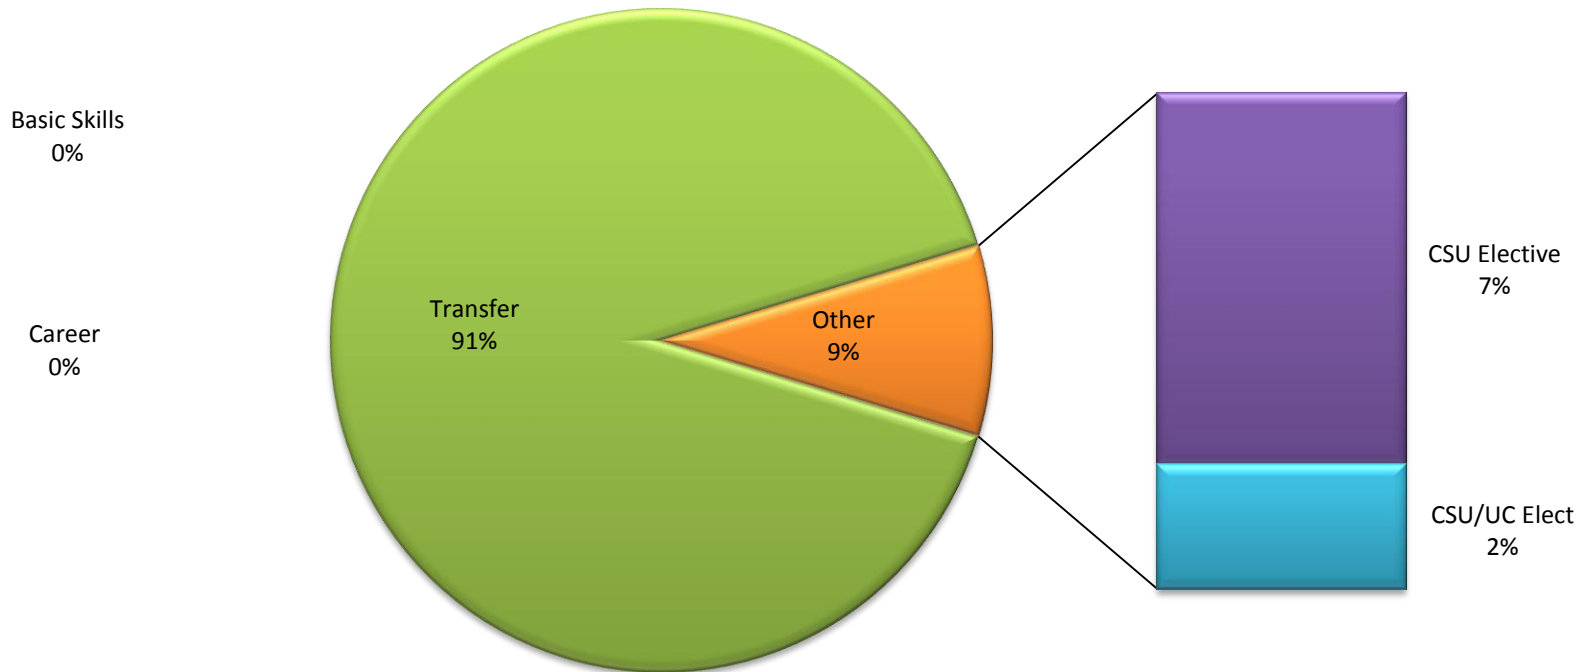

Spring 2010 Department Course Offerings

Departments	Basic Skills	Career	Transfer	CSU Elective	CSU/UC Elect	Grand Total
17 - Spring 2010 Modern Languages	0	0	39	3	1	43

Departments	Basic Skills	Career	Transfer	CSU Elective	CSU/UC Elect	Grand Total
17 - Spring 2010 Modern Languages	0%	0%	91%	7%	2%	100%

17 - Spring 2010 Modern Languages