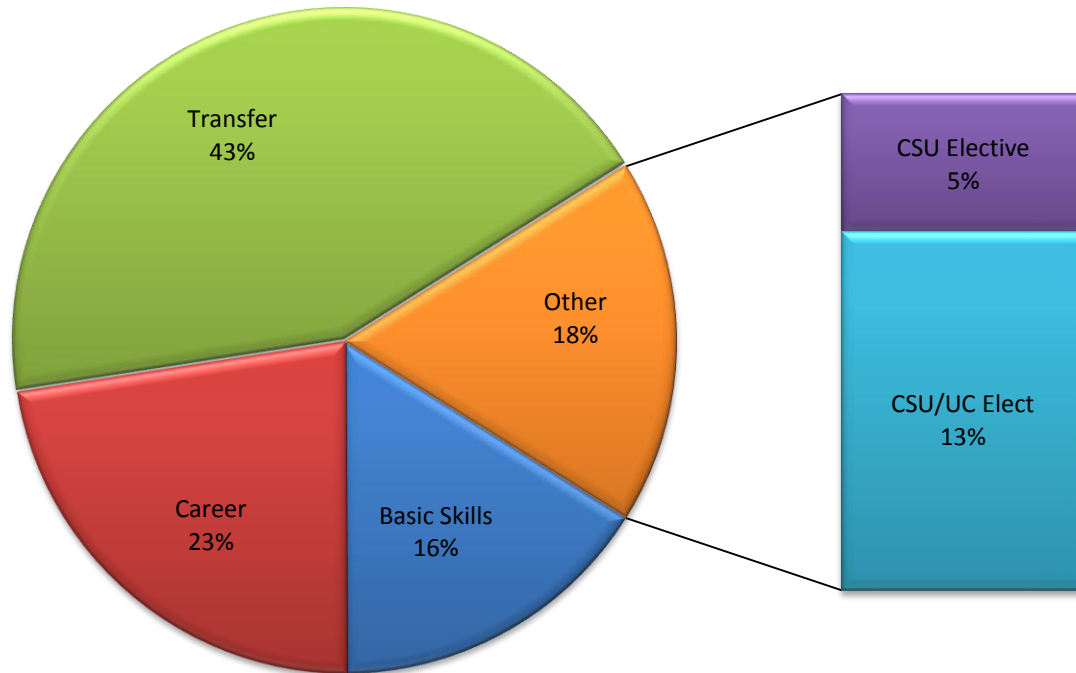

Spring 2010 Department Course Offerings

Departments	Basic Skills	Career	Transfer	CSU Elective	CSU/UC Elect	Grand Total
22 - Spring 2010 Total Course Offerings	167	236	454	52	134	1043

Departments	Basic Skills	Career	Transfer	CSU Elective	CSU/UC Elect	Grand Total
22 - Spring 2010 Total Course Offerings	16%	23%	44%	5%	13%	100%

22 - Spring 2010 Total Course Offerings