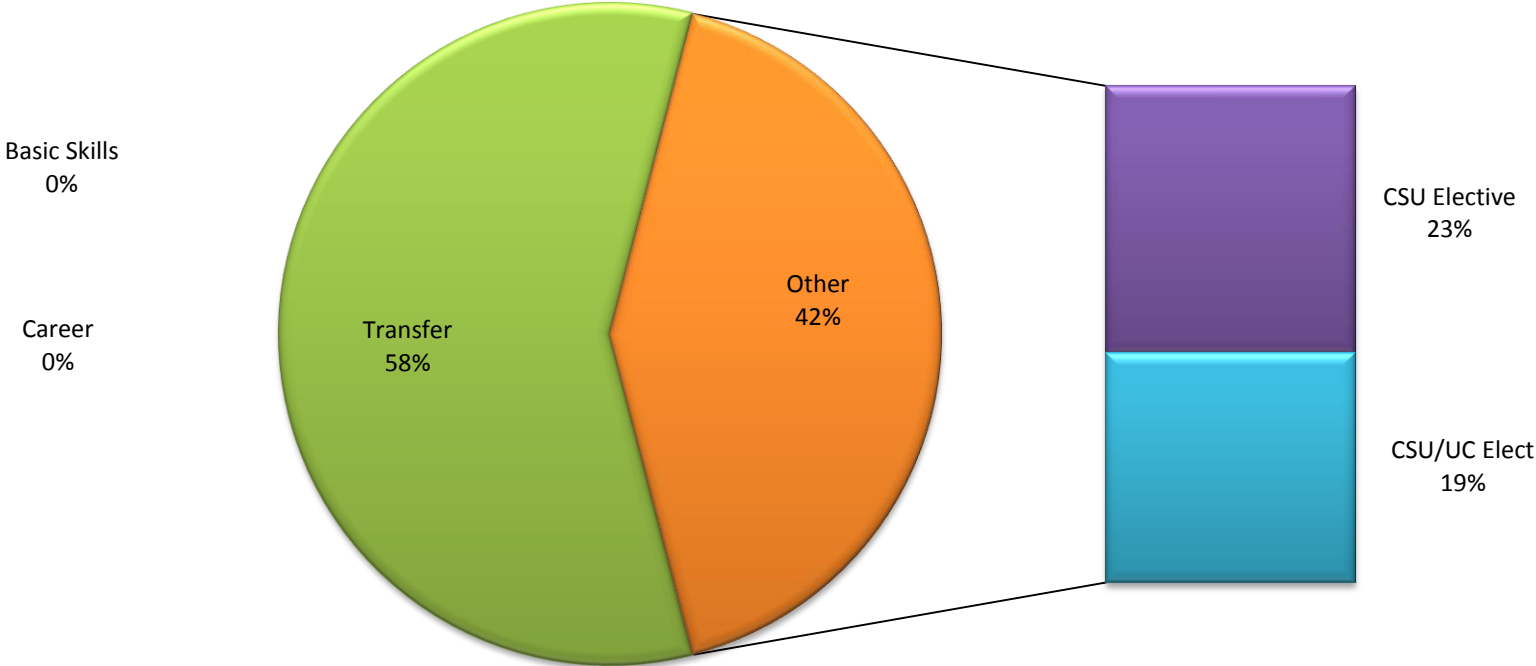

Spring 2010 Department Course Offerings

Departments	Basic Skills	Career	Transfer	CSU Elective	CSU/UC Elect	Grand Total
12 - Spring 2010 Fine and Visual Arts	0	0	72	28	24	124

Departments	Basic Skills	Career	Transfer	CSU Elective	CSU/UC Elect	Grand Total
12 - Spring 2010 Fine and Visual Arts	0%	0%	58%	23%	19%	100%

12 - Spring 2010 Fine and Visual Arts