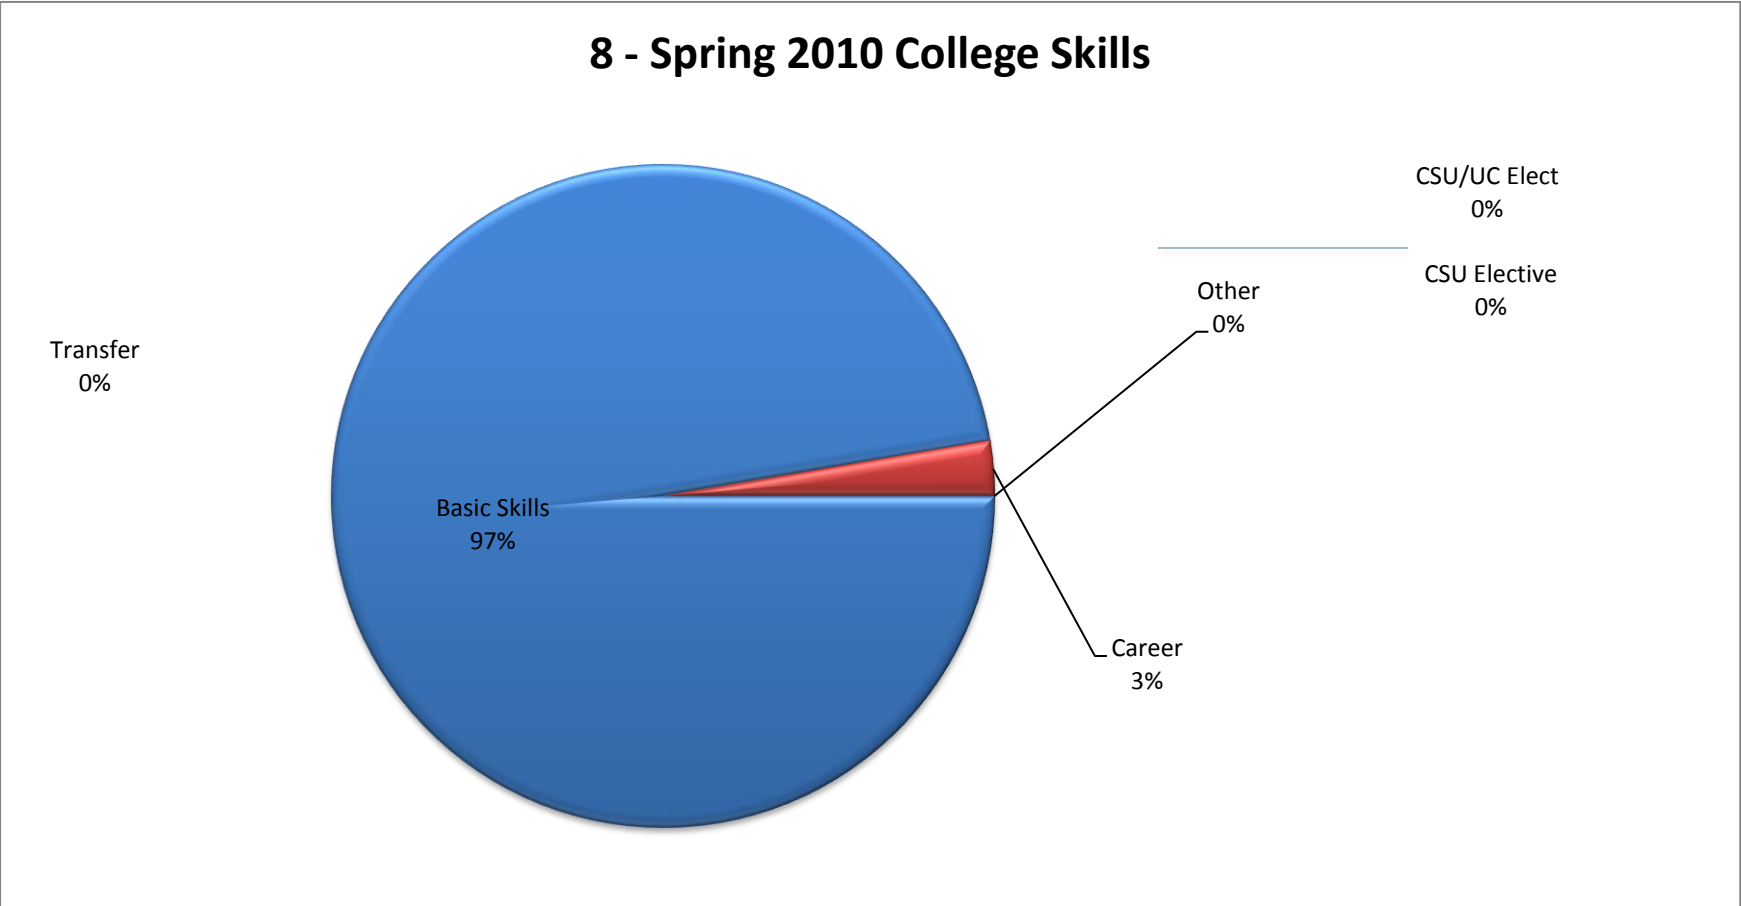

Spring 2010 Department Course Offerings

Departments	Basic Skills	Career	Transfer	CSU Elective	CSU/UC Elect	Grand Total
8 - Spring 2010 College Skills	111	3	0	0	0	114

Departments	Basic Skills	Career	Transfer	CSU Elective	CSU/UC Elect	Grand Total
8 - Spring 2010 College Skills	97%	3%	0%	0%	0%	100%