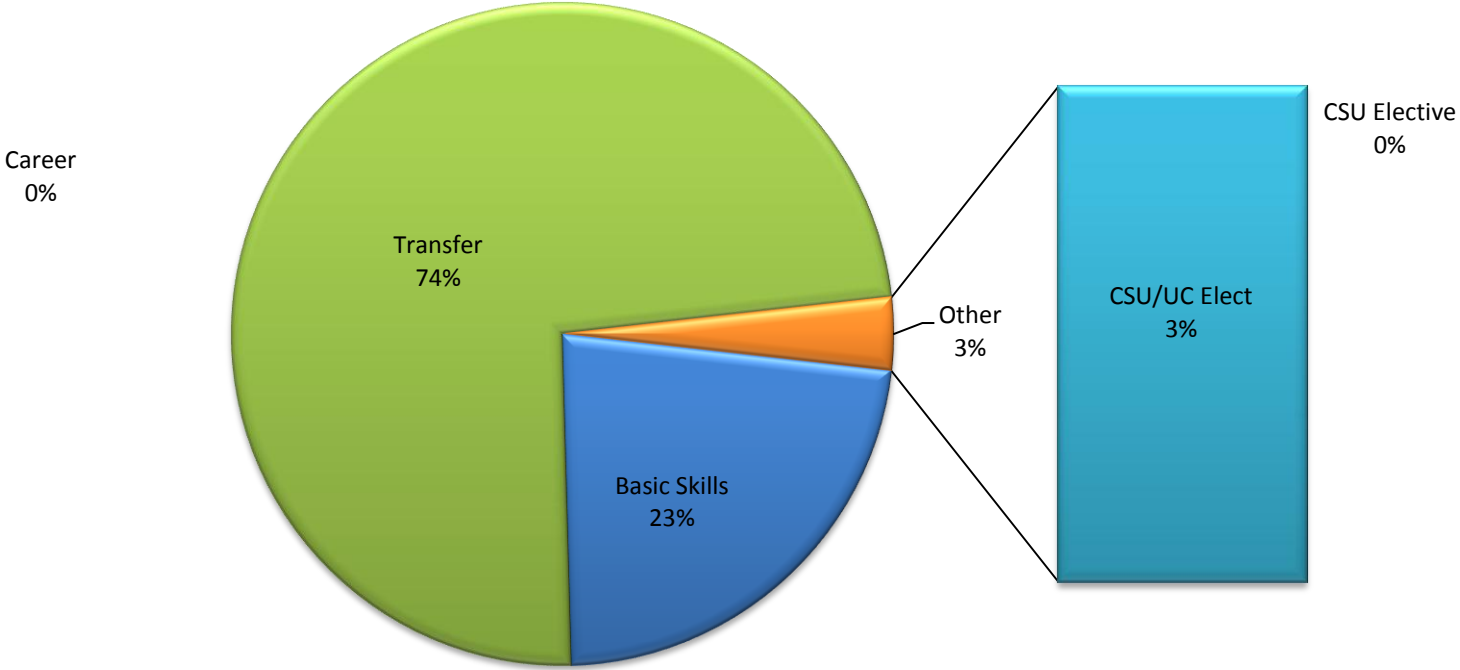

Spring 2010 Department Course Offerings

Departments	Basic Skills	Career	Transfer	CSU Elective	CSU/UC Elect	Grand Total
11 - Spring 2010 English and Humanities	13	0	42	0	2	57

Departments	Basic Skills	Career	Transfer	CSU Elective	CSU/UC Elect	Grand Total
11 - Spring 2010 English and Humanities	23%	0%	74%	0%	4%	100%

11 - Spring 2010 English and Humanities