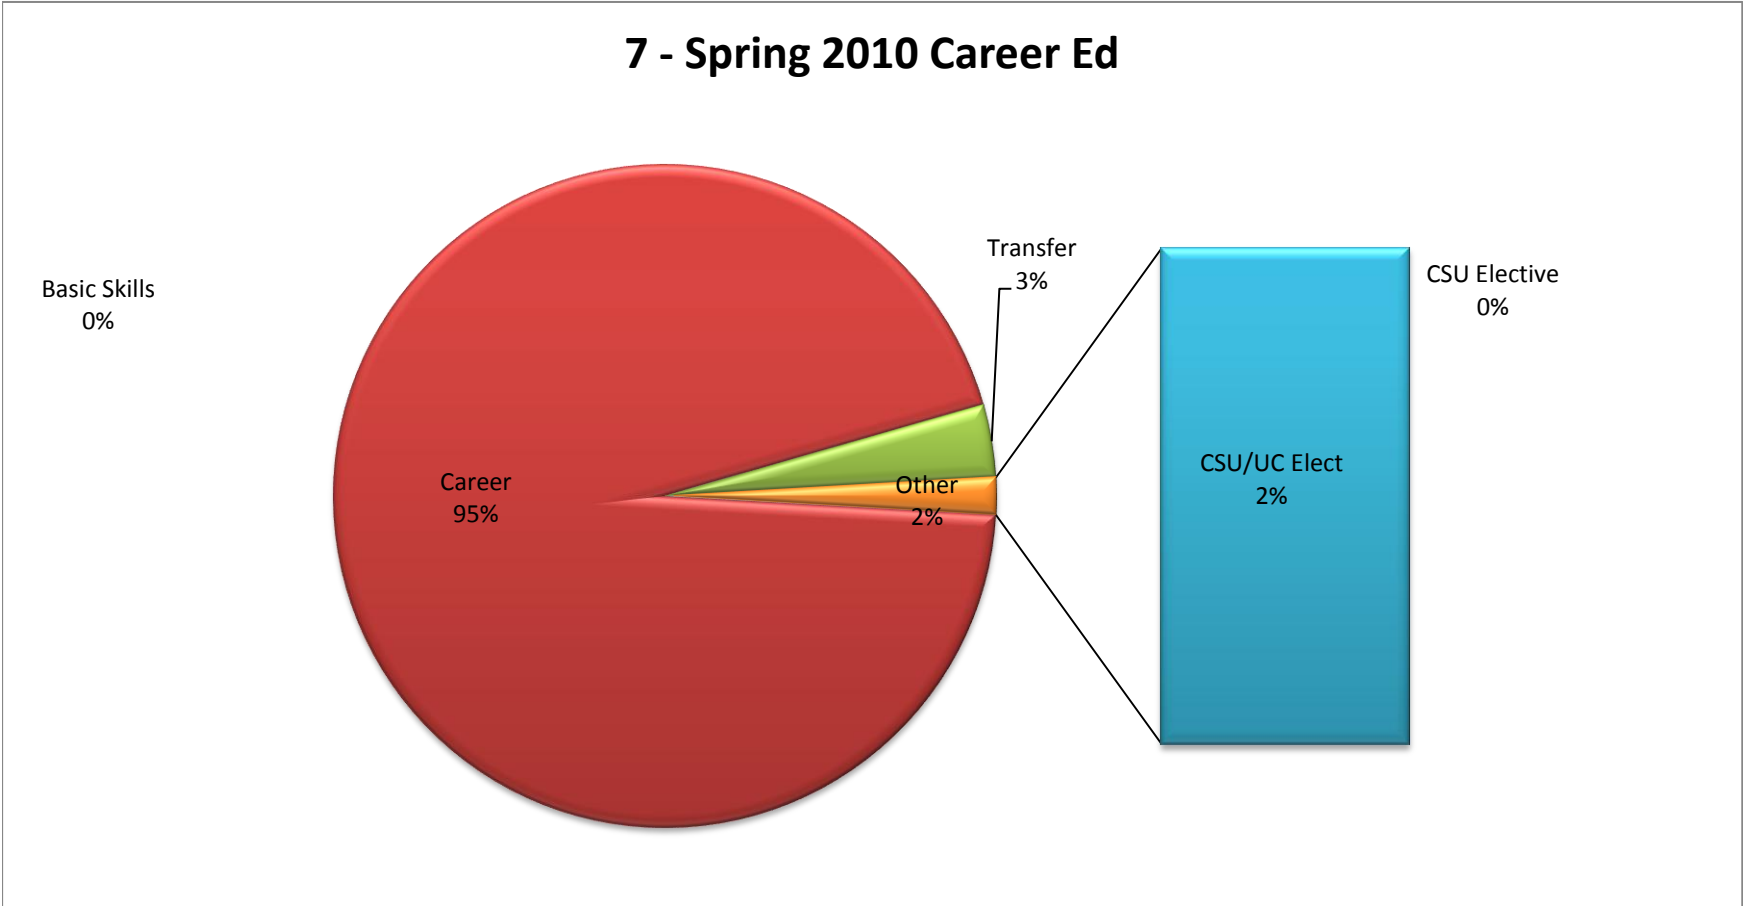

Spring 2010 Department Course Offerings

Departments	Basic Skills	Career	Transfer	CSU Elective	CSU/UC Elect	Grand Total
7 - Spring 2010 Career Ed	0	107	4	0	2	113

Departments	Basic Skills	Career	Transfer	CSU Elective	CSU/UC Elect	Grand Total
7 - Spring 2010 Career Ed	0%	95%	4%	0%	2%	100%