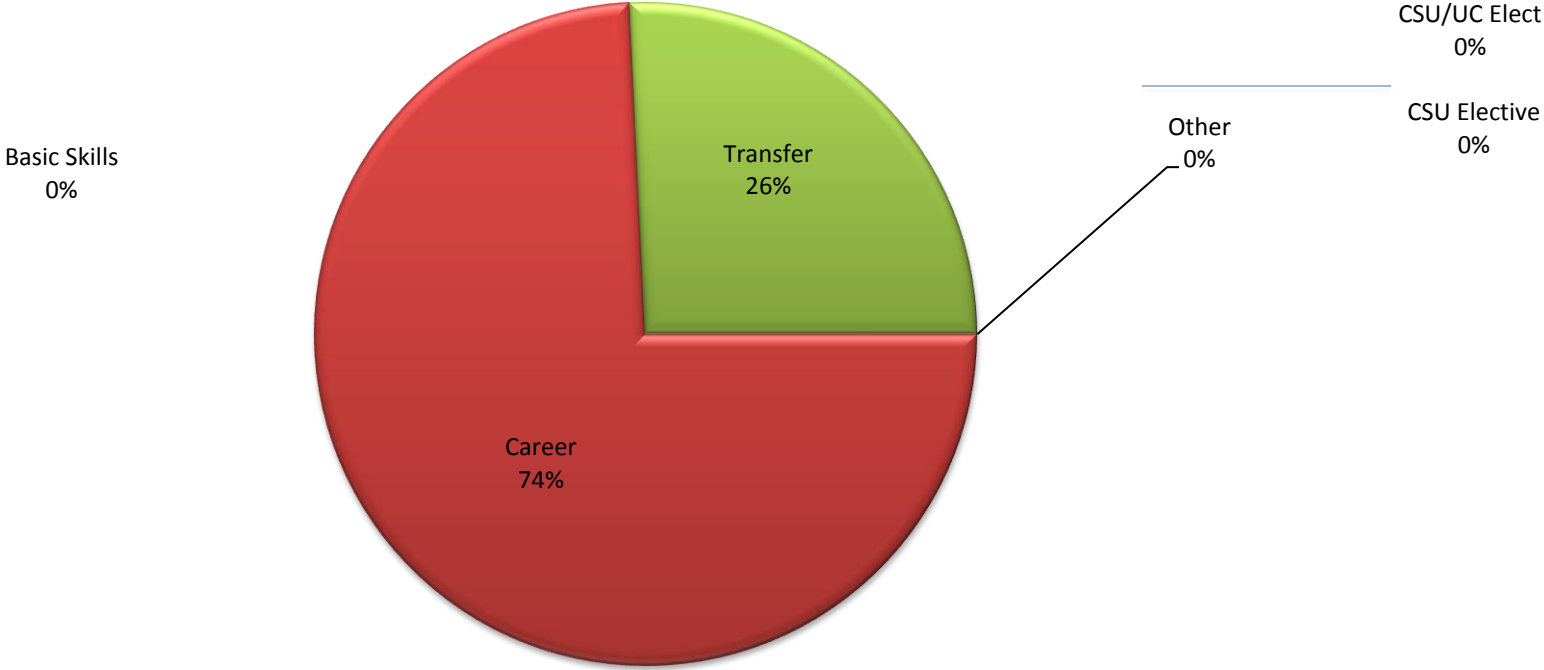

Spring 2010 Department Course Offerings

Departments	Basic Skills	Career	Transfer	CSU Elective	CSU/UC Elect	Grand Total
6 - Spring 2010 Business and Information Systems	0	49	17	0	0	66

Departments	Basic Skills	Career	Transfer	CSU Elective	CSU/UC Elect	Grand Total
6 - Spring 2010 Business and Information Systems	0%	74%	26%	0%	0%	100%

6 - Spring 2010 Business and Information Systems