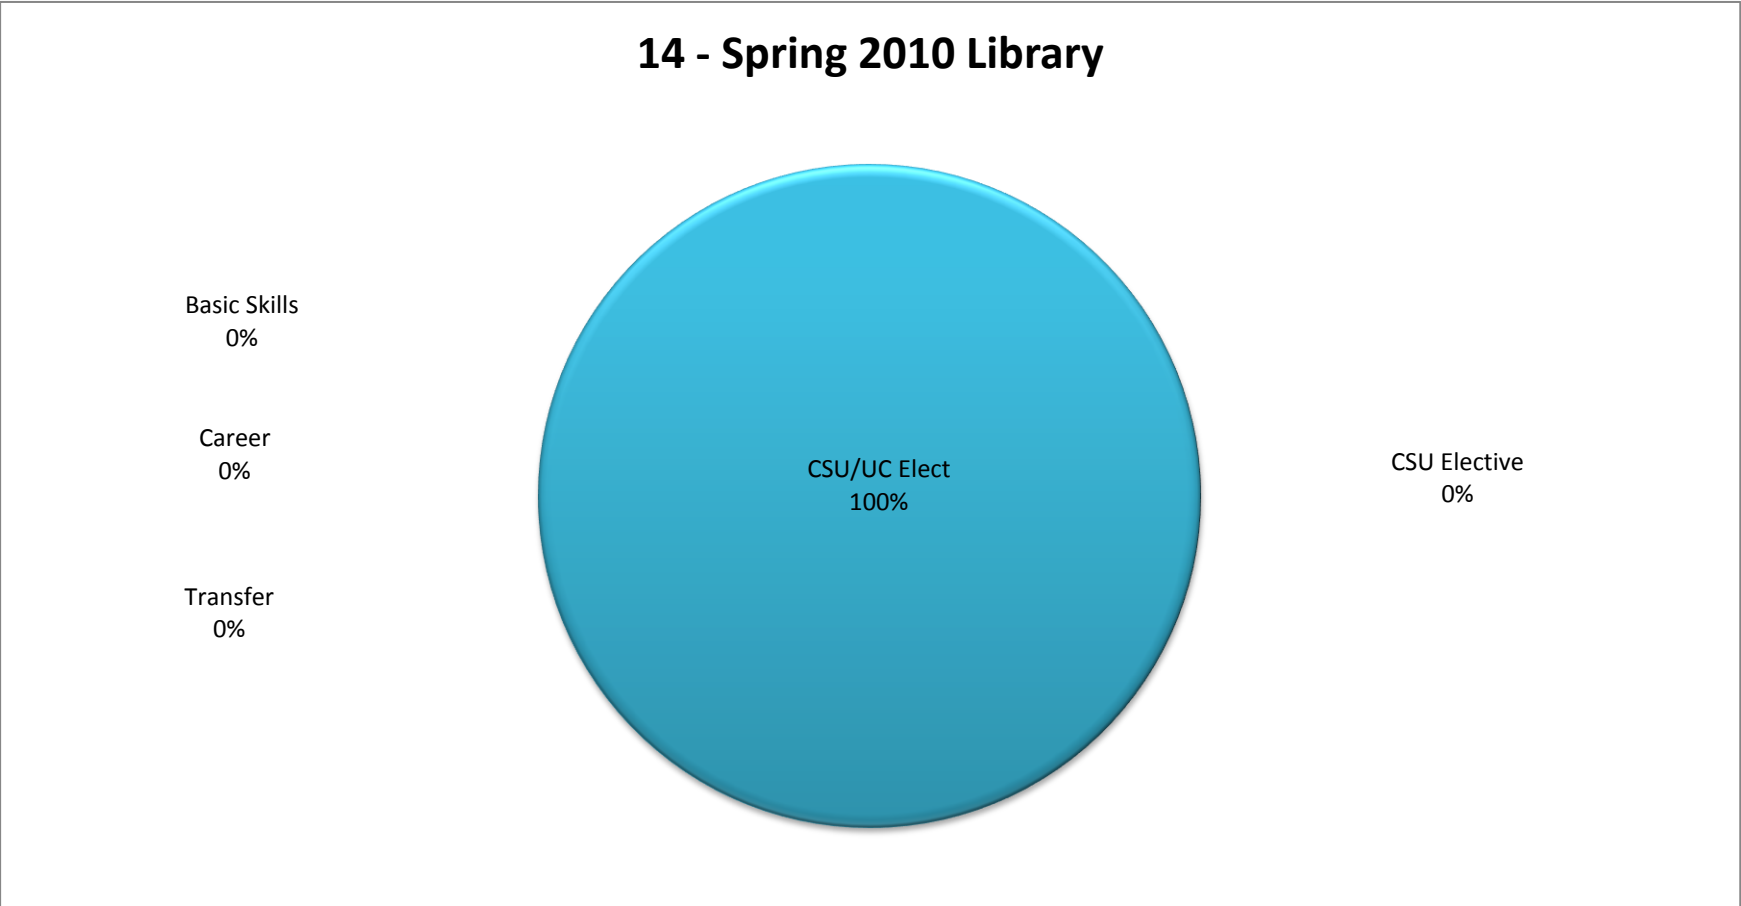

Spring 2010 Department Course Offerings

Departments	Basic Skills	Career	Transfer	CSU Elective	CSU/UC Elect	Grand Total
14 - Spring 2010 Library	0	0	0	0	2	2

Departments	Basic Skills	Career	Transfer	CSU Elective	CSU/UC Elect	Grand Total
14 - Spring 2010 Library	0%	0%	0%	0%	100%	100%