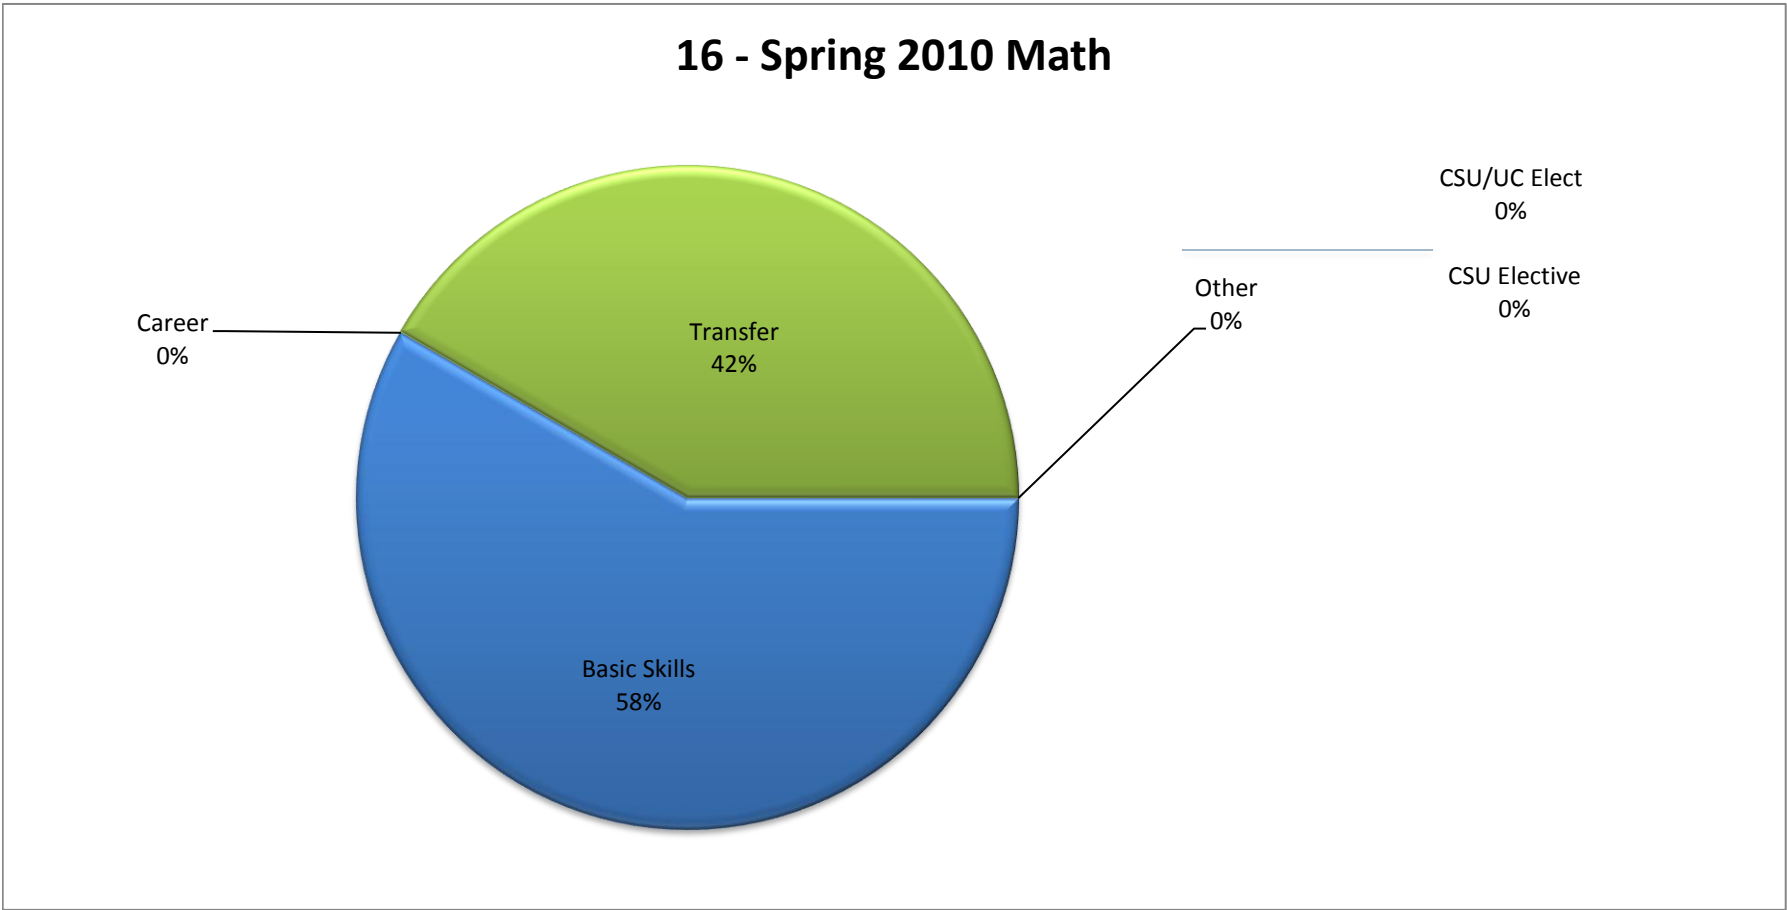

Spring 2010 Department Course Offerings

Departments	Basic Skills	Career	Transfer	CSU Elective	CSU/UC Elect	Grand Total
16 - Spring 2010 Math	35	0	25	0	0	60

Departments	Basic Skills	Career	Transfer	CSU Elective	CSU/UC Elect	Grand Total
16 - Spring 2010 Math	58%	0%	42%	0%	0%	100%