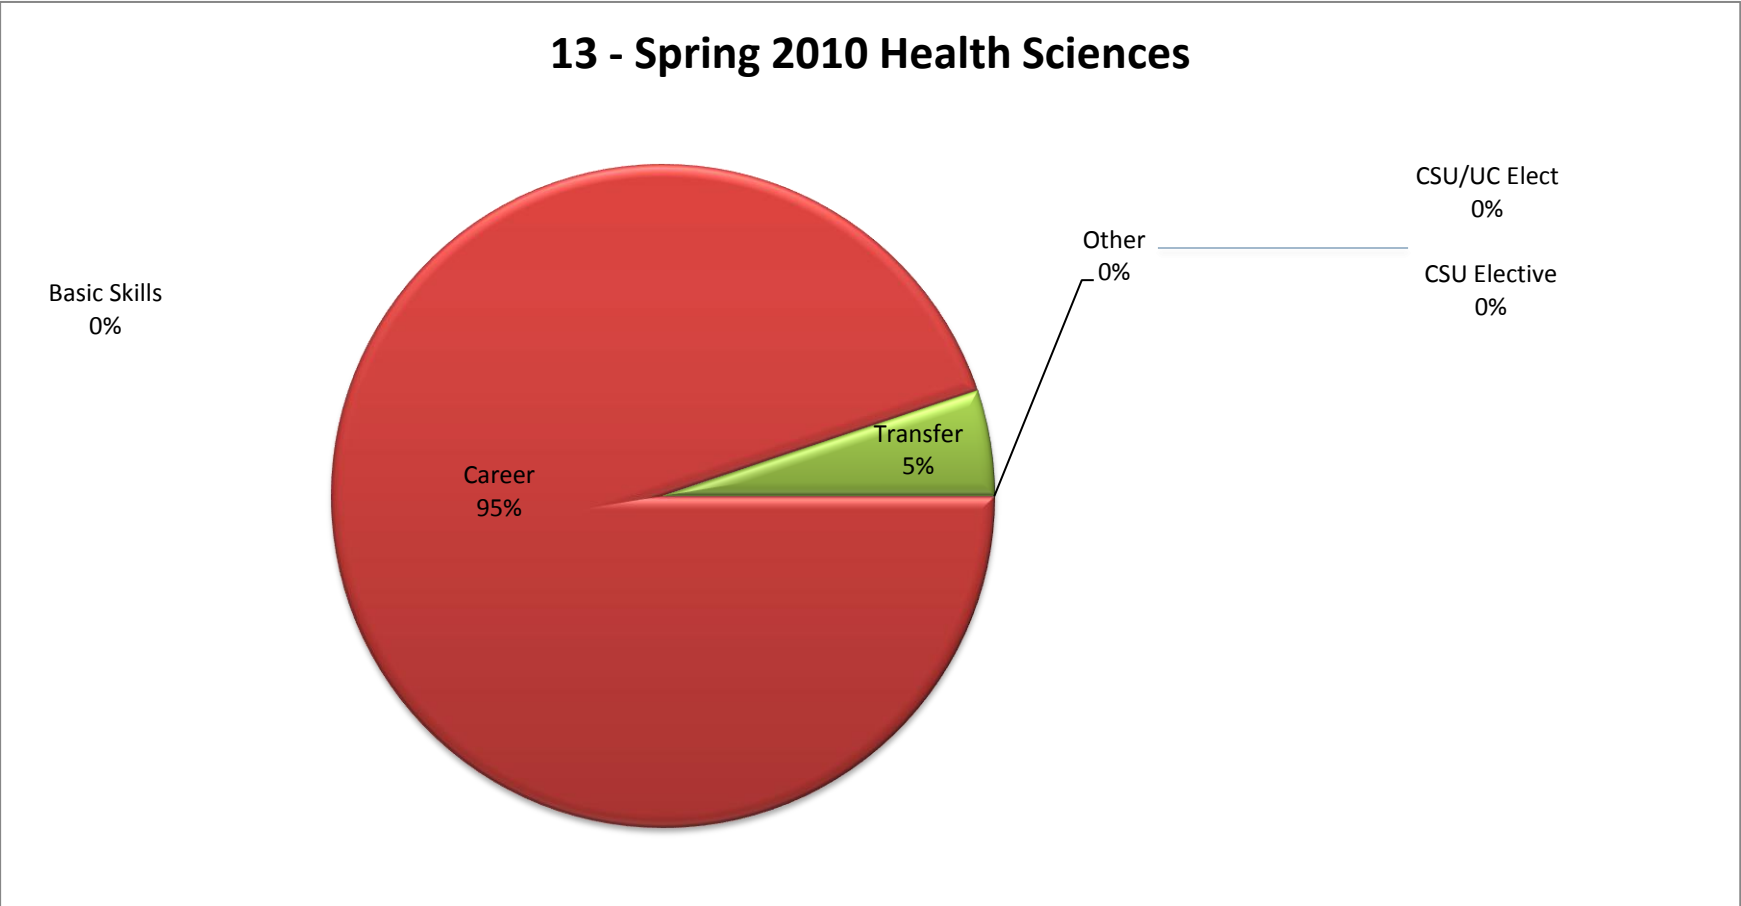

Spring 2010 Department Course Offerings

Departments	Basic Skills	Career	Transfer	CSU Elective	CSU/UC Elect	Grand Total
13 - Spring 2010 Health Sciences	0	74	4	0	0	78

Departments	Basic Skills	Career	Transfer	CSU Elective	CSU/UC Elect	Grand Total
13 - Spring 2010 Health Sciences	0%	95%	5%	0%	0%	100%