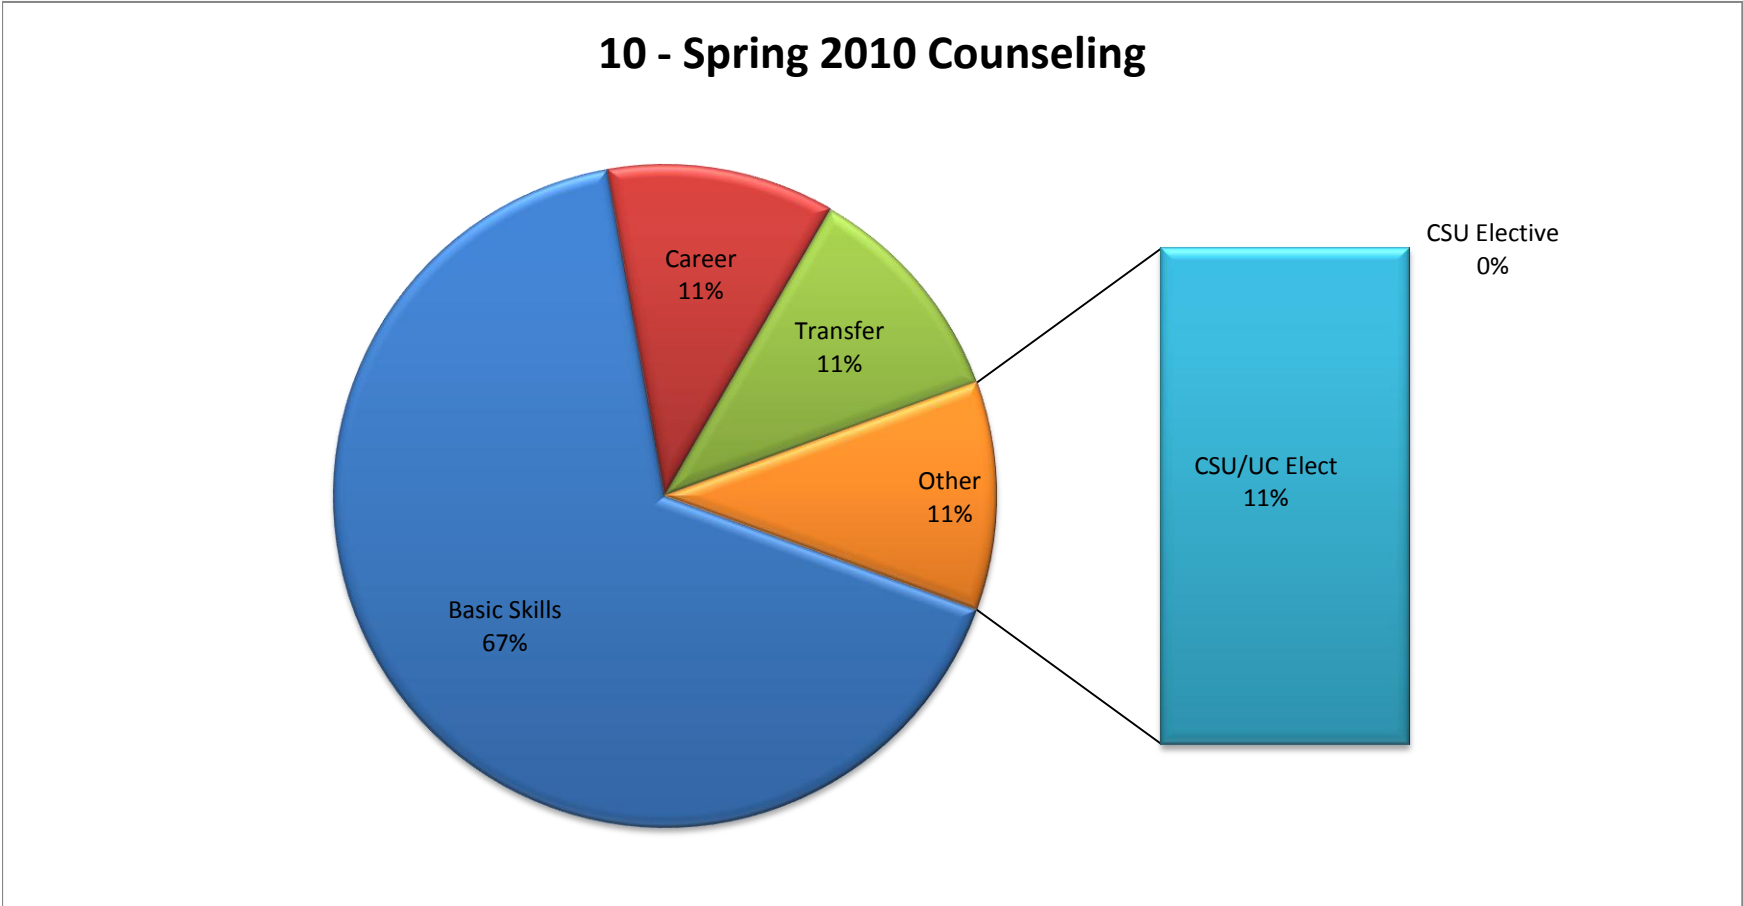

Spring 2010 Department Course Offerings

Departments	Basic Skills	Career	Transfer	CSU Elective	CSU/UC Elect	Grand Total
10 - Spring 2010 Counseling	6	1	1	0	1	9

Departments	Basic Skills	Career	Transfer	CSU Elective	CSU/UC Elect	Grand Total
10 - Spring 2010 Counseling	67%	11%	11%	0%	11%	100%